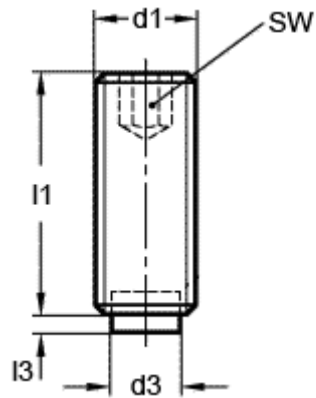

Data Sheet

Article number: 20931636

Description: E+G Grub screw
GN 913.3-M8-12-KU

Measures

$d1 = M8$
 $d3 = 5$
 $l1 = 12.0$
 $l3 = 1.6$
 $SW = 4.0$